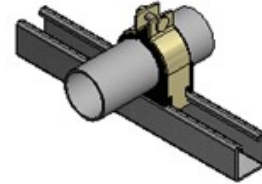

CUSTOM STRUT & ROLL FORMING

CUSHIONED OD/TUBE Strut Clamps

- Material: Carbon Steel
- Available Finishes:
  - PG: Pre Galvanized
  - YZ: Yellow Zinc Dichromate

Custom Strut Part #	Description	O.D. Size In.	Parts per Box	Weight per PC. LBS.
CODSC225-YZ	2-1/4" CUSHIONED OD/TUBE Strut Clamp	2.25	10	.52
CODSC250-YZ	2-1/2" CUSHIONED OD/TUBE Strut Clamp	2.50	10	.57
CODSC262-YZ	2-5/8" CUSHIONED OD/TUBE Strut Clamp	2.625	10	.57
CODSC300-YZ	3" CUSHIONED OD/TUBE Strut Clamp	3.50	10	.63
CODSC312-YZ	3-1/8" CUSHIONED OD/TUBE Strut Clamp	3.125	10	.59
CODSC362-YZ	3-5/8" CUSHIONED OD/TUBE Strut Clamp	3.625	10	.64
CODSC412-YZ	4-1/8" CUSHIONED OD/TUBE Strut Clamp	4.125	10	.75