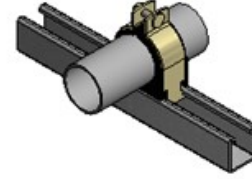

## CUSHIONED OD/TUBE Strut Clamps

- Material: Carbon Steel
- Available Finishes:
  - PG: Pre Galvanized
  - YZ: Yellow Zinc Dichromate

Custom Strut Part #	Description	O.D. Size In.	Parts per Box	Weight per PC. LBS.
CODSC025-YZ	¼" CUSHIONED OD/TUBE Strut Clamp	.25	25	.11
CODSC037-YZ	3/8" CUSHIONED OD/TUBE Strut Clamp	.375	25	.12
CODSC050-YZ	½" CUSHIONED OD/TUBE Strut Clamp	.50	25	.13
CODSC062-YZ	5/8" CUSHIONED OD/TUBE Strut Clamp	.625	25	.15
CODSC075-YZ	¾" CUSHIONED OD/TUBE Strut Clamp	.75	25	.14
CODSC087-YZ	7/8" CUSHIONED OD/TUBE Strut Clamp	.875	25	.21
CODSC100-YZ	1" CUSHIONED OD/TUBE Strut Clamp	1	20	.22
CODSC112-YZ	1-1/8" CUSHIONED OD/TUBE Strut Clamp	1.125	10	.24
CODSC125-YZ	1-1/4" CUSHIONED OD/TUBE Strut Clamp	1.25	10	.25
CODSC137-YZ	1-3/8" CUSHIONED OD/TUBE Strut Clamp	1.375	10	.26
CODSC150-YZ	1-1/2" CUSHIONED OD/TUBE Strut Clamp	1.50	10	.36
CODSC162-YZ	1-5/8" CUSHIONED OD/TUBE Strut Clamp	1.625	10	.39
CODSC175-YZ	1-3/4" CUSHIONED OD/TUBE Strut Clamp	1.75	10	.43
CODSC187-YZ	1-7/8" CUSHIONED OD/TUBE Strut Clamp	1.875	10	.39
CODSC200-YZ	2" CUSHIONED OD/TUBE Strut Clamp	2	10	.43
CODSC212-YZ	2-1/8" CUSHIONED OD/TUBE Strut Clamp	2.125	10	.50